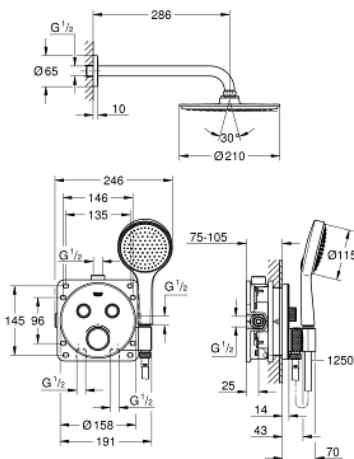

### DESCRIEREA PRODUSULUI

- Colour: cromat
- compus din:
- concealed thermostat with 2 valves and integrated hand shower holder
- set pentru instalarea finală a Grotherm SmartControl
- (29 120 000)
- GROHE Rapido SmartBox (35 600/35 604)
- Rainshower Cosmopolitan 210 head shower set (26 062 000) including horizontal shower arm 286 mm
- Pară de duș Power&Soul Cosmopolitan 115 (27 661 000)
- furtun de duș Silverflex 1.250 mm (28 388)